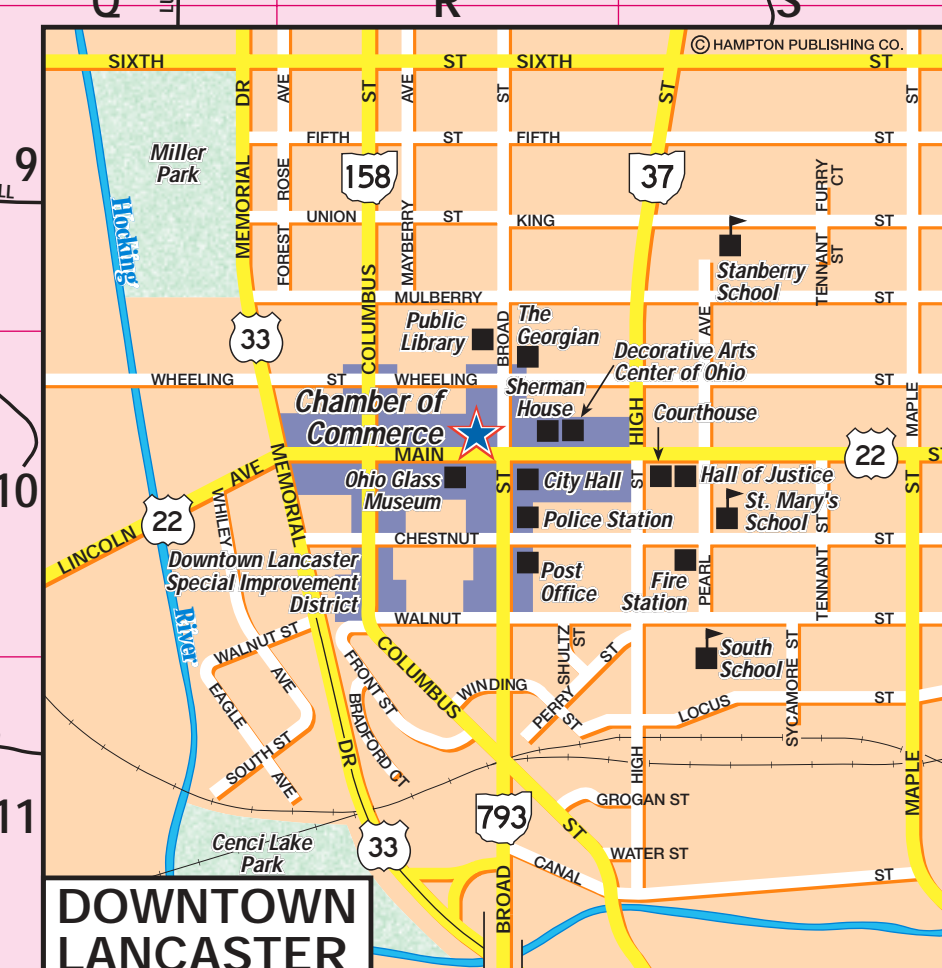

© HAMPTON PUBLISHING CO.
8264 CARDINA COURT
LIBERTY TWP, OH 45044 • 513-777-9543

LANCASTER, OHIO & VICINITY

- Limited Access
- US/State Routes
- Major Connectors
- Residential Roads
- Railroads
- City Lines
- Twp Lines
- Shopping Centers
- Parks & Recreation
- Golf Courses
- Cemeteries
- Areas of Interest
- Industrial Parks
- Schools
- Points of Interest
- Medical Facilities
- Covered Bridges